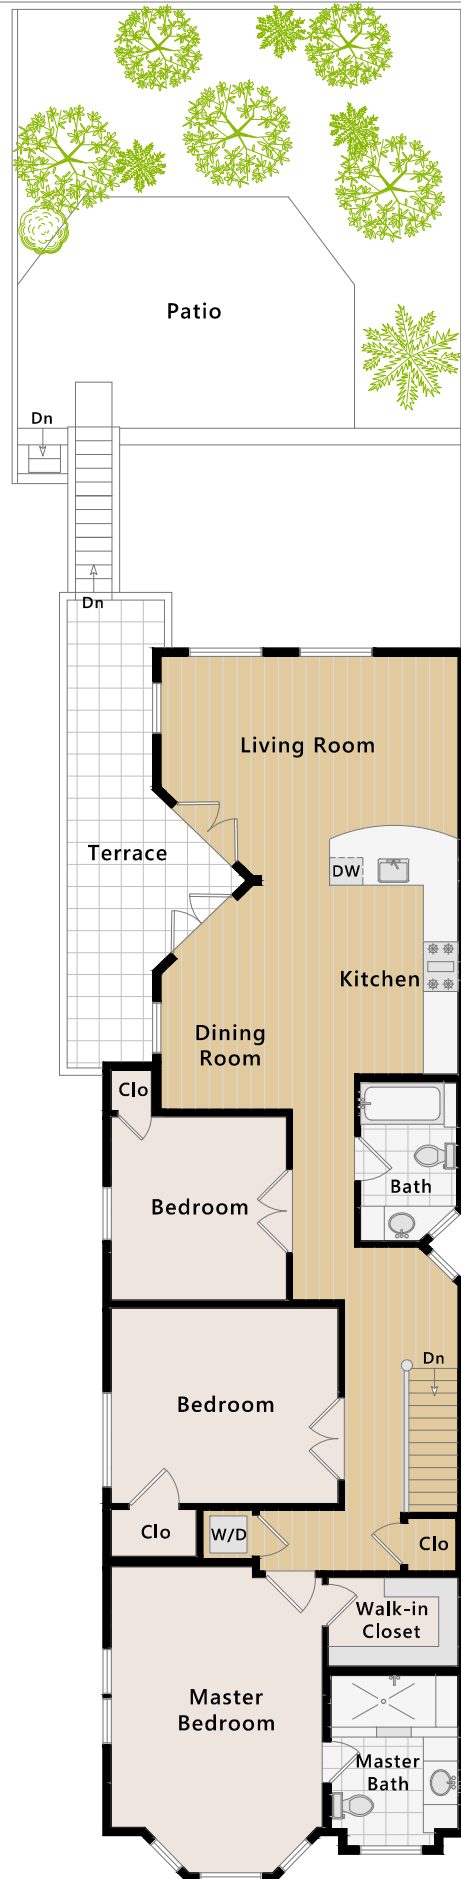

1609-1611 Golden Gate Avenue

San Francisco, CA

Unit #1609

Unit #1611