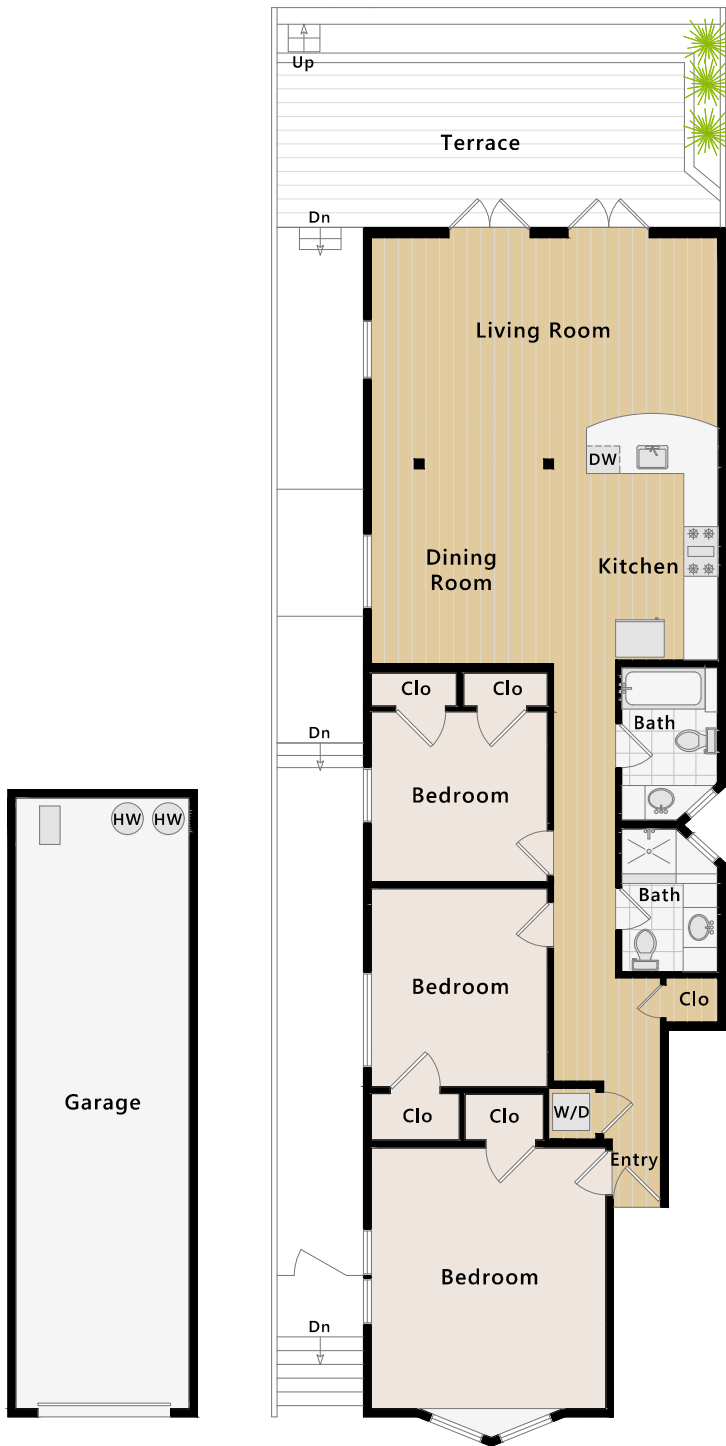

1609-1611 Golden Gate Avenue

San Francisco, CA

Unit #1609

Unit #1611